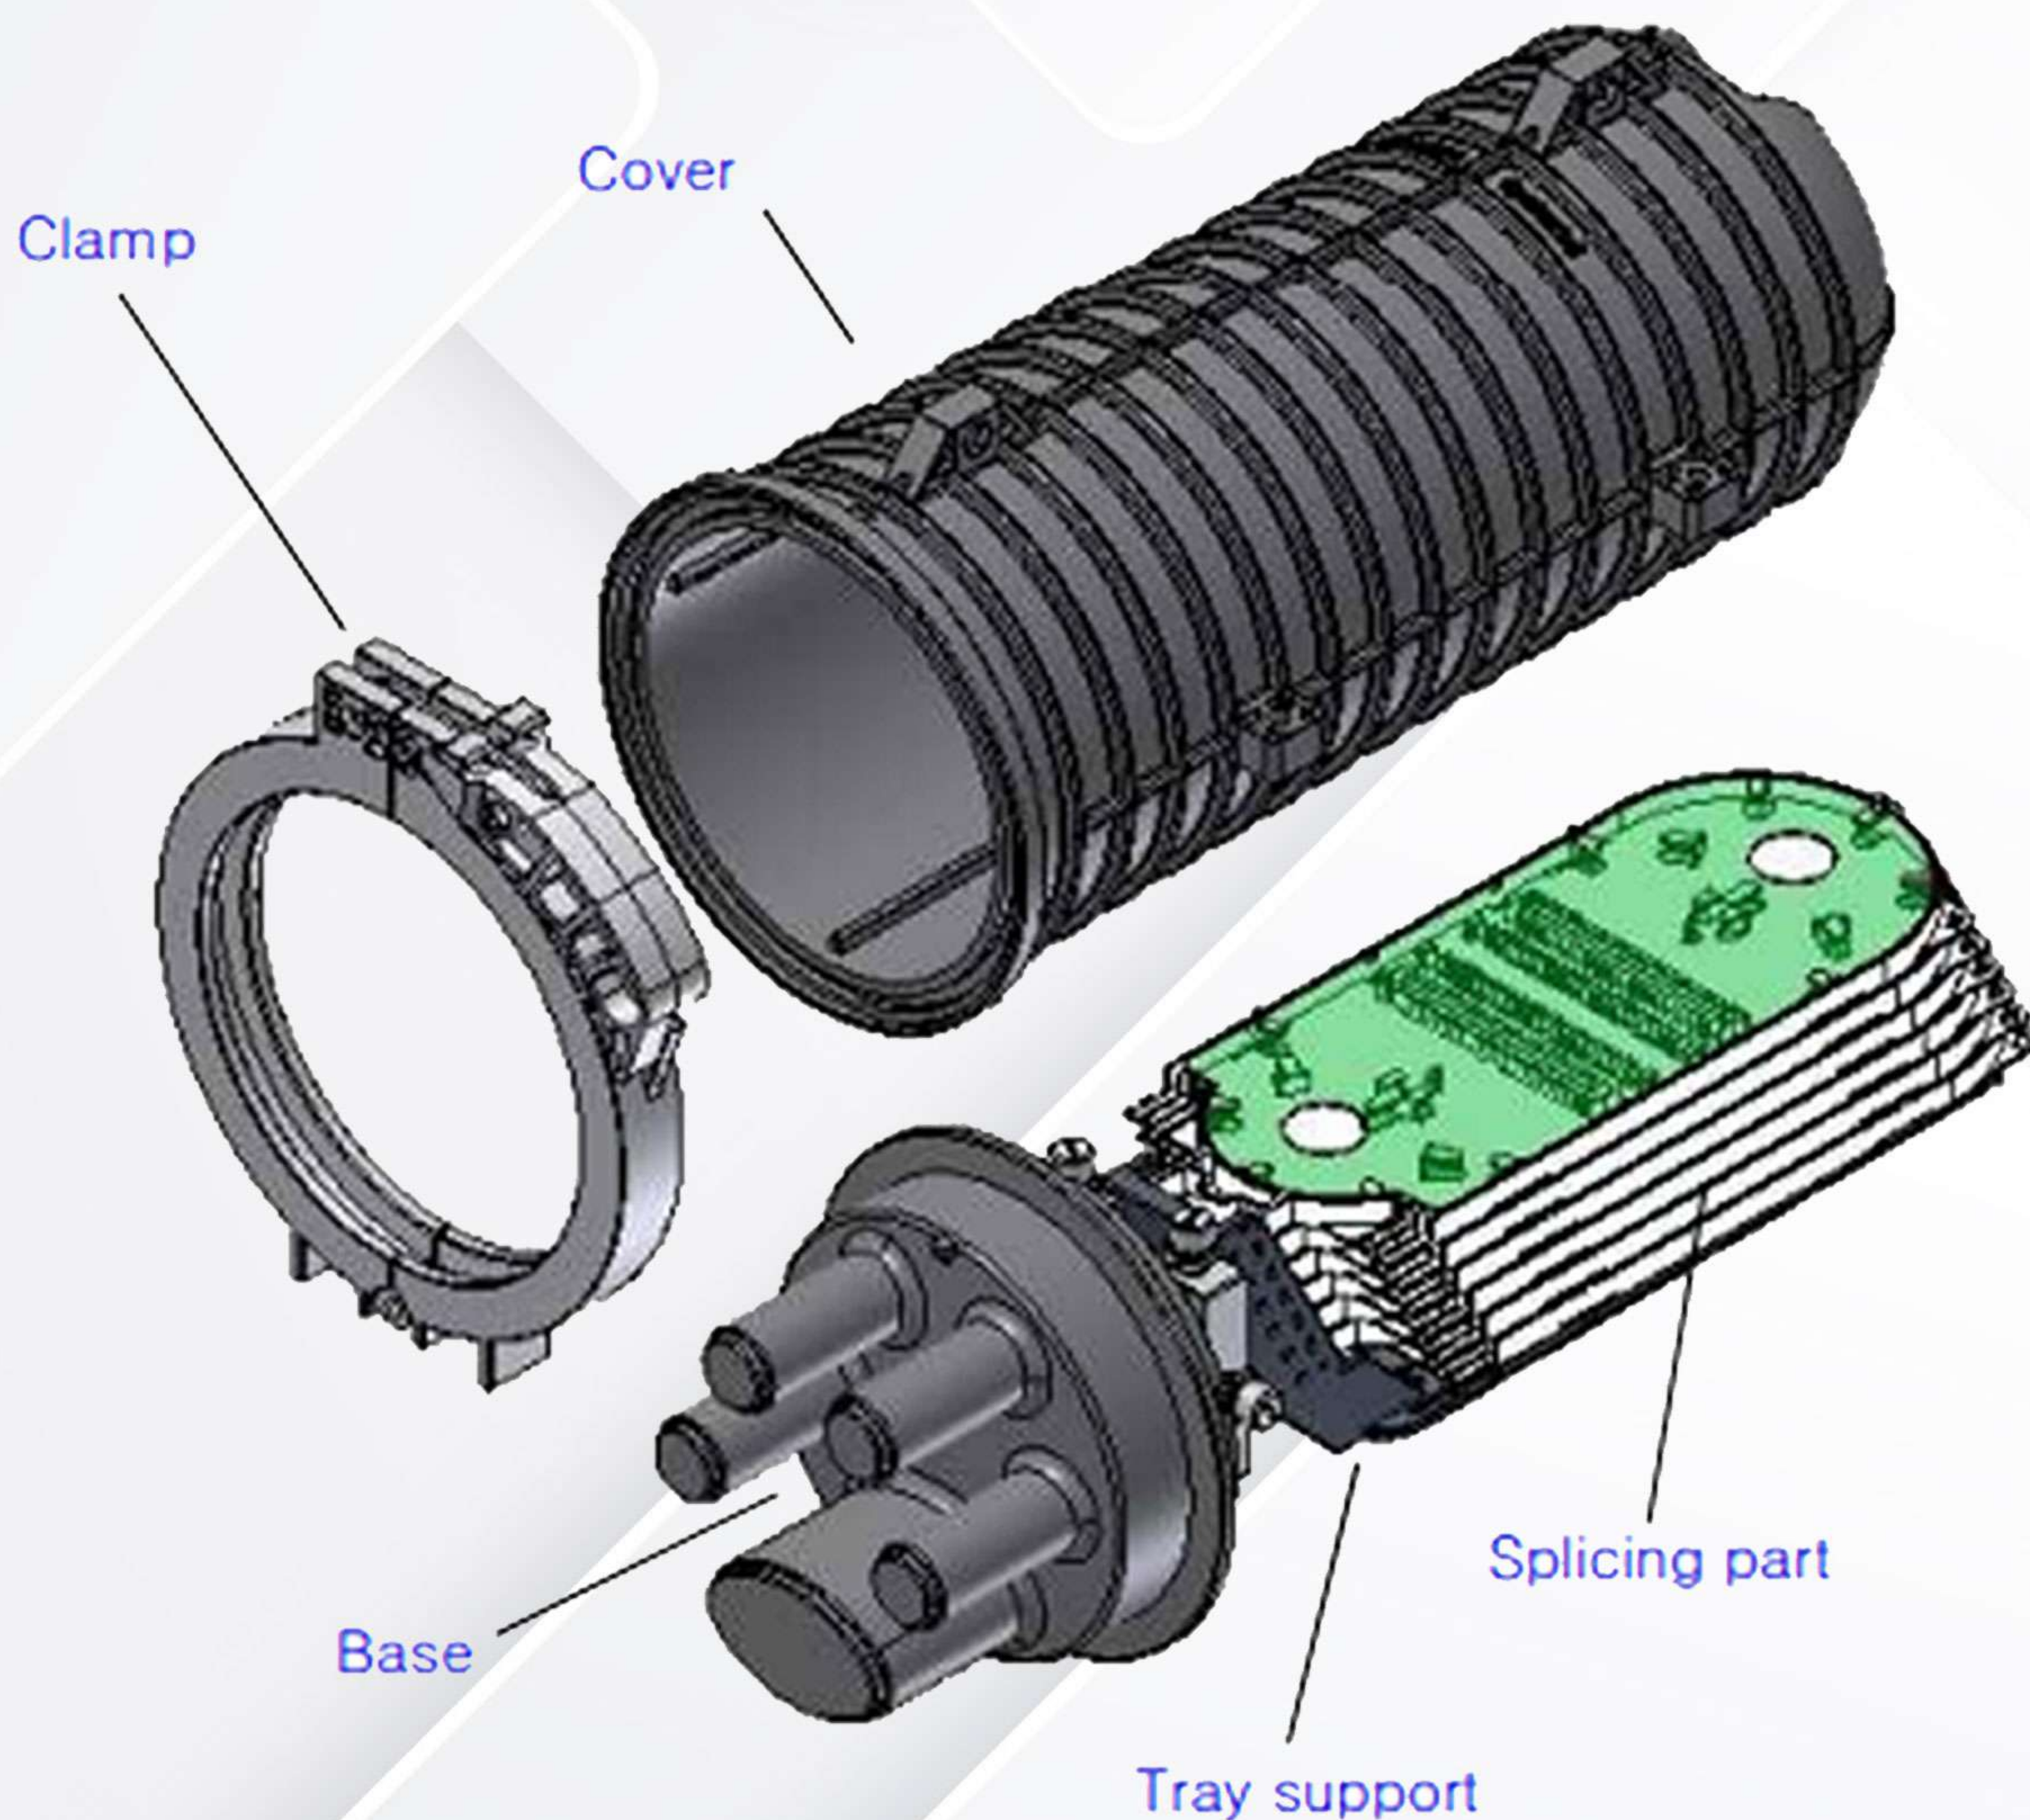

Fiber Optic Splice Dome Closure

Fiber Optic Splice Dome Closure for various installation condition

VSOF-BS506A

Fiber Optic Splice Dome Closure for various installation condition

Specifications

Item	BS506A
Size (mm)	490 x Φ 165
Weight (kg)	3 (Exclude the Hanger)
Inlet Port	5 (Oval 1)
Cable Dia. (mm)	Φ 8 ~ Φ 24
No. of Tray	6
Tray Capacity	24C (Max.48C)
Splicing Capacity	144C (Max.288C)
Splicing Method	Fusion , Mechanical
Splice Protector	Heat shrinkable sleeve
Cable Sealing	Heat shrinkable tube

Configuration

- Reliable moisture-tight housing with hot-melt type sealing
- Ribbed body structure protects against impact and compression
- Efficient fiber management by splice tray holding structure
- Ease of use for closure assembly
- Easy clamping of tension member and grounding
- Great quantity of fiber optic cable can make an excellent environment performance

Features

- Cover
- Ribbed cover for greater impact and compressive strength
- Hanger connecting part for easy installation

- Base
- 4 single and 1 oval port configuration
- Waterproof performance of the inlet cable a stable fixed and applied heat shrink tube

- Clamp
- Ease of use for closure assembly

Features

- Tray support & Spool
- Tray supporter accommodates 6 trays and is able to fix it at 60° in open state
- Efficient storage for loose tube in the unit spool