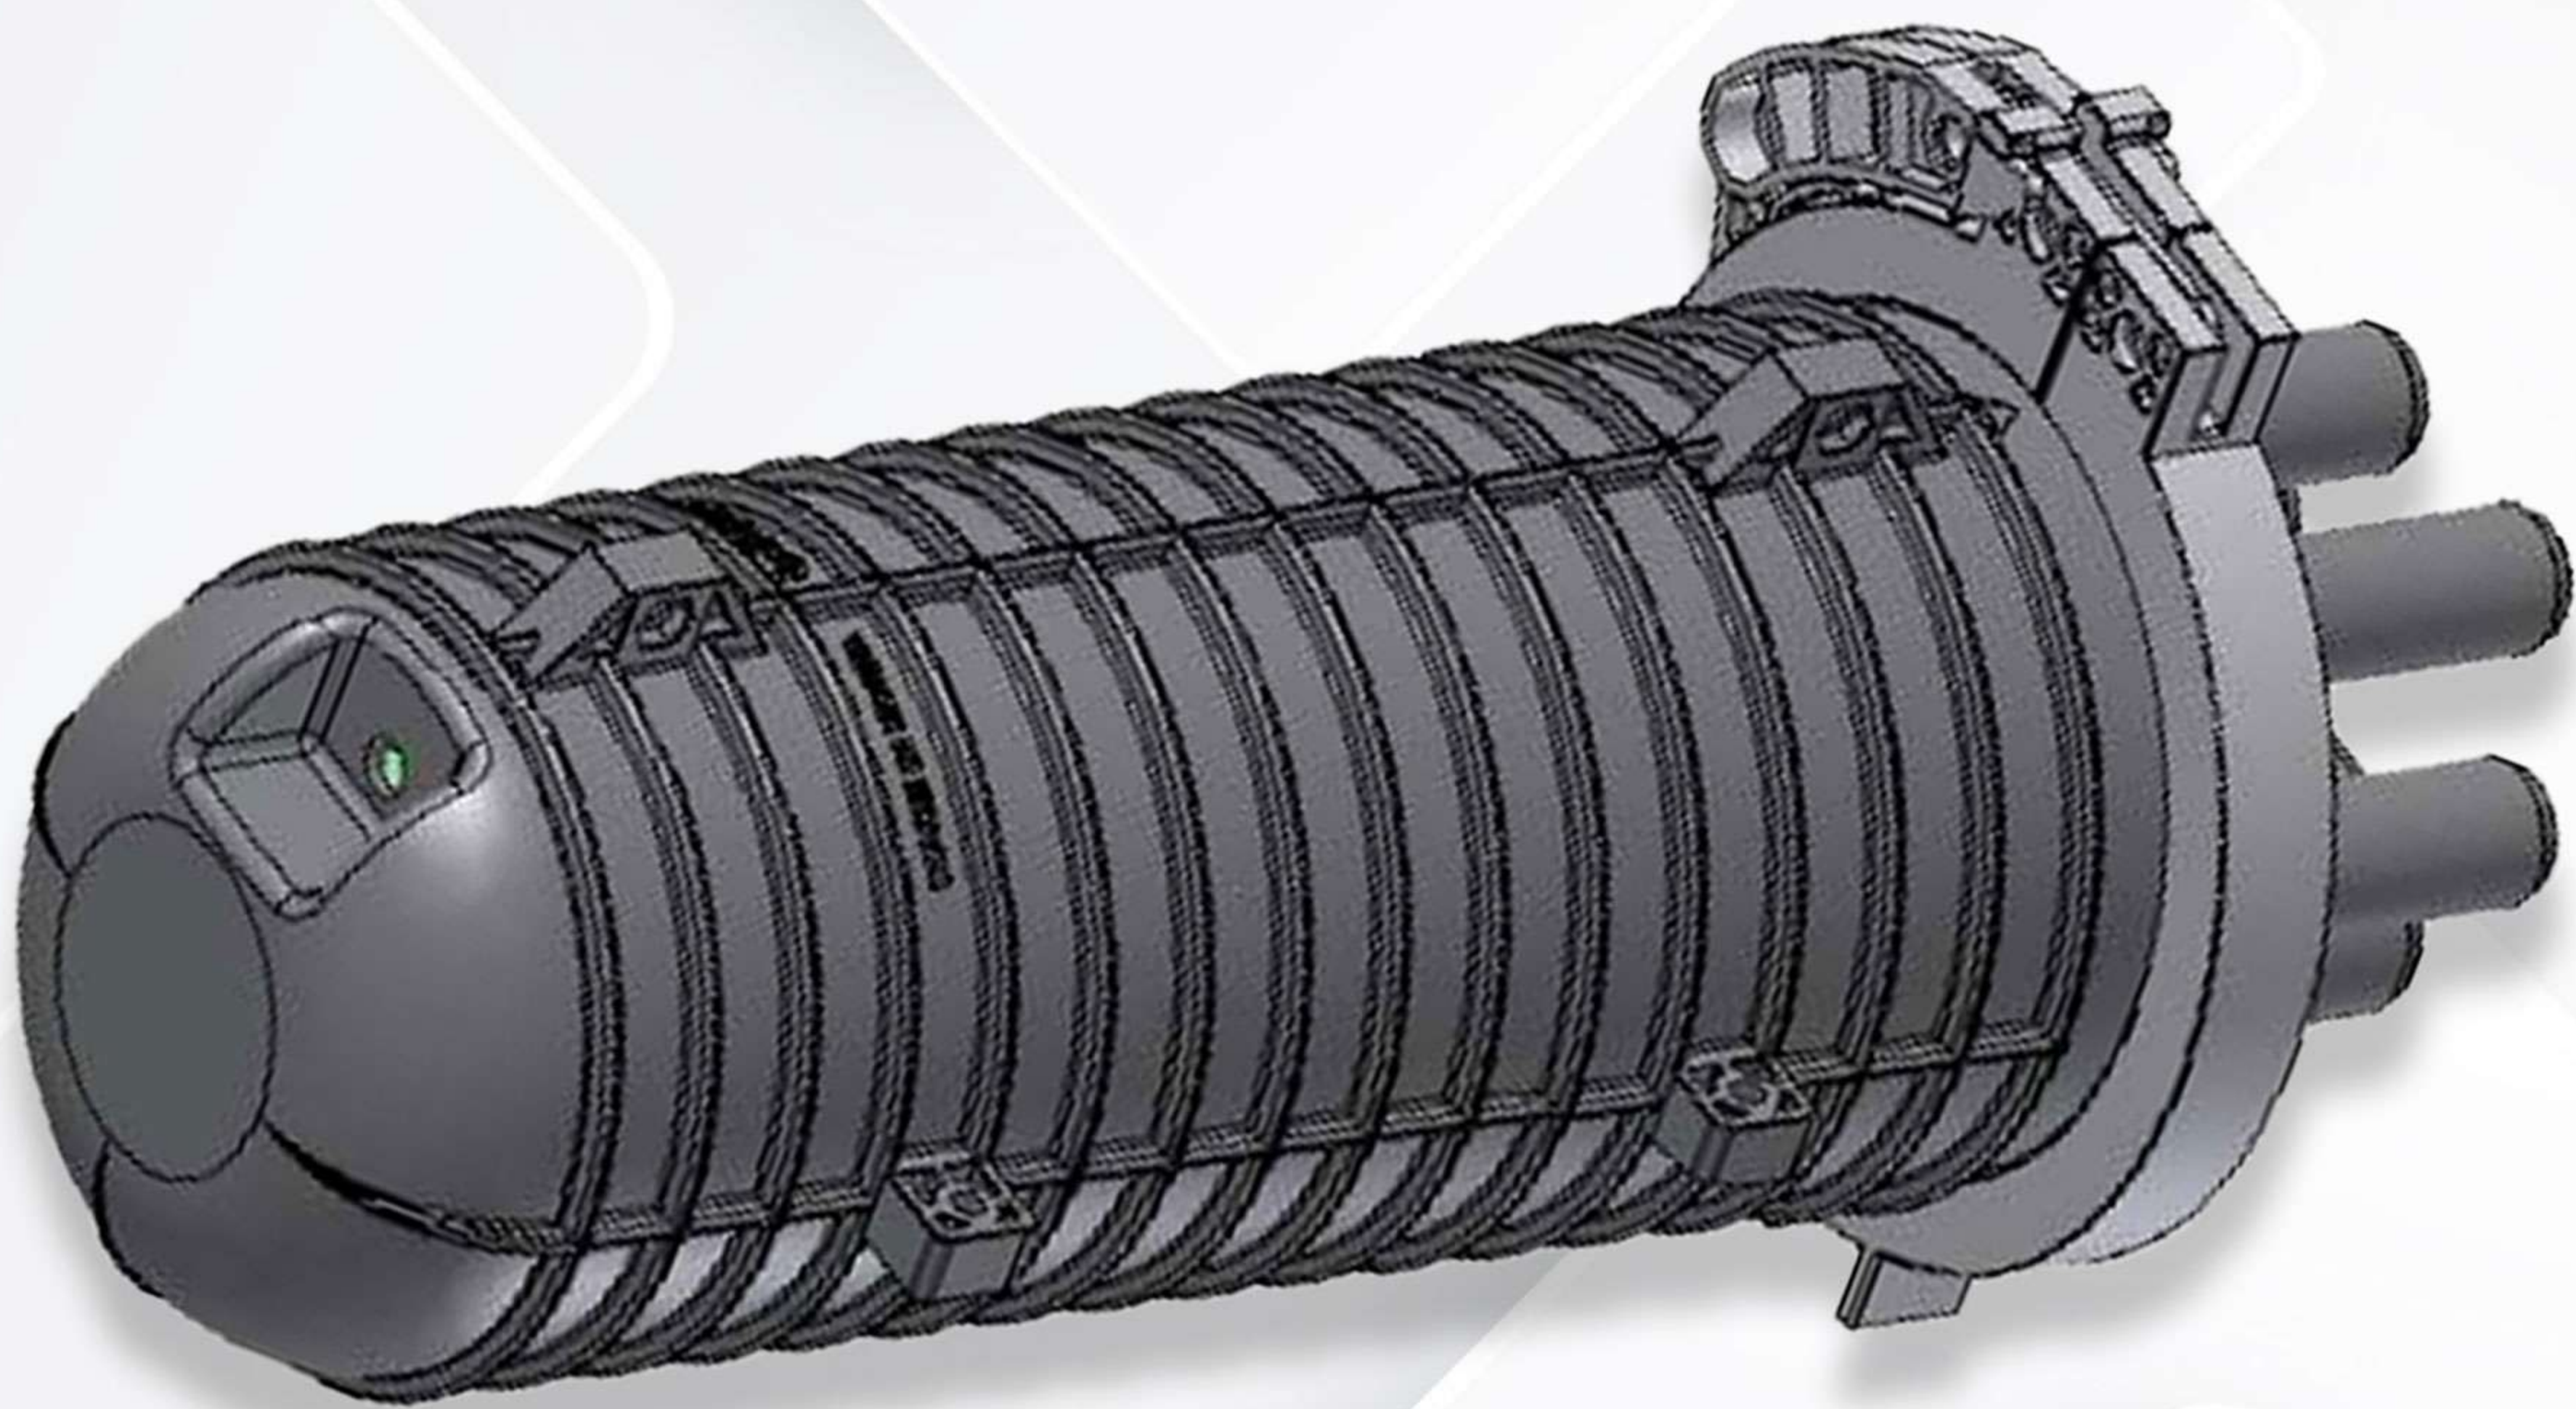

Fiber Optic Splice Dome Closure

Fiber Optic Splice Dome Closure for various installation condition

VSOF-BS506A

Fiber Optic Splice Dome Closure for various installation condition

Specifications

Item	BS506A
Size (mm)	490 x Φ 165
Weight (kg)	3 (Exclude the Hanger)
Inlet Port	5 (Oval 1)
Cable Dia. (mm)	Φ 8 ~ Φ 24
No. of Tray	6
Tray Capacity	24C (Max.48C)
Splicing Capacity	144C (Max.288C)
Splicing Method	Fusion , Mechanical
Splice Protector	Heat shrinkable sleeve
Cable Sealing	Heat shrinkable tube

Configuration

- Reliable moisture-tight housing with hot-melt type sealing
- Ribbed body structure protects against impact and compression
- Efficient fiber management by splice tray holding structure
- Ease of use for closure assembly
- Easy clamping of tension member and grounding
- Great quantity of fiber optic cable can make an excellent environment performance

Features

- Cover
- Ribbed cover for greater impact and compressive strength
- Hanger connecting part for easy installation

- Base
- 4 single and 1 oval port configuration
- Waterproof performance of the inlet cable a stable fixed and applied heat shrink tube

- Clamp
- Ease of use for closure assembly

Features

- Tray support & Spool
- Tray supporter accommodates 6 trays and is able to fix it at 60° in open state
- Efficient storage for loose tube in the unit spool