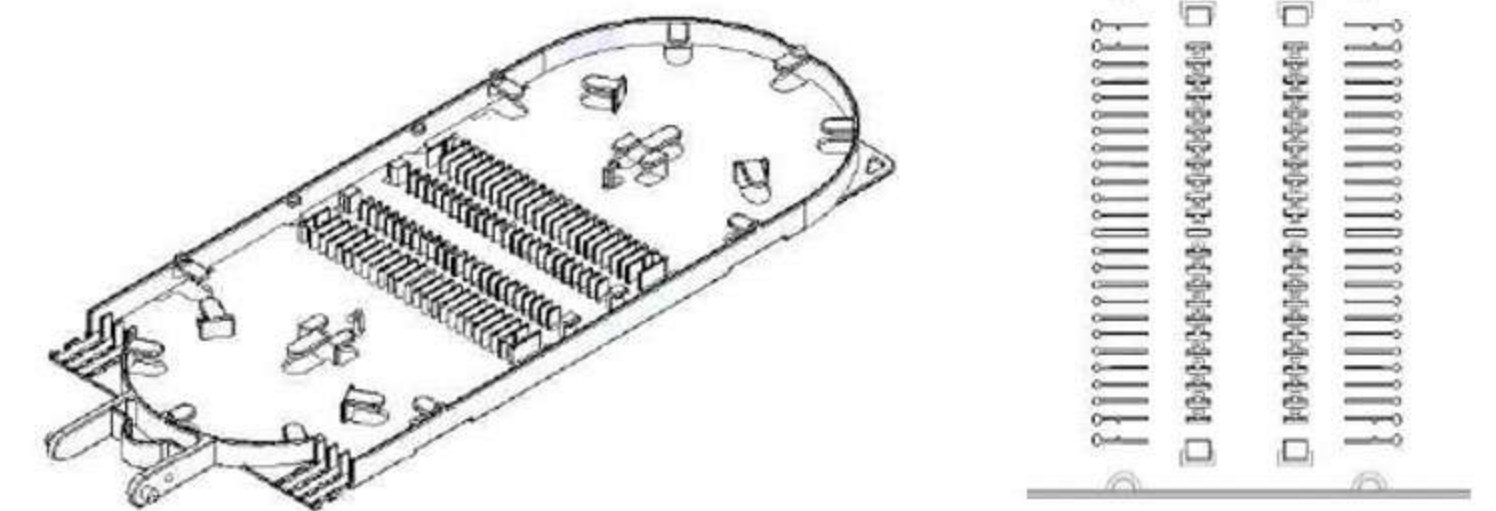

Features

- Cover
- Ribbed cover for greater impact and compressive strength
- Hanger connecting part for easy installation

- Base
- 4 single and 1 oval port configuration
- Waterproof performance of the inlet cable a stable fixed and applied heat shrink tube

- Clamp
- Ease of use for closure assembly

Features

- Tray support & Spool
- Tray supporter accommodates 6 trays and is able to fix it at 60° in open state
- Efficient storage for loose tube in the unit spool

- Splicing part
- 6 inlet ports in the tray
- Double layered storage (maximum 48 fibers by inserting two sleeves in one slit)
- The Tray accommodates 2 splitter

- Tension Member
- Convenient usage of tension member by hand. Tight and stable fastening of central strengthen member
- member