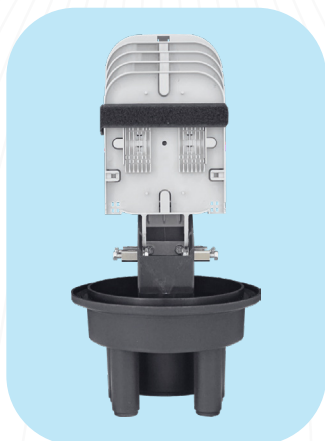

96F Fiber Optic Splice Closures

4 Trays, 4x24 Fibers

FEATURES

- ~ May be used for cut, uncut and taut sheath applications.
- ~ May be used for all fiber optic cable.
- ~ Sheath retention & central strength member fasten system included.
- ~ Closure construction and lightweight plastic provides strength and resistance to chemical and U.V attack.
- ~ Installation and reentry with a minimum of tools.
- ~ All hardware are included.
- ~ Protection class: **IP68**.
- ~ RoHS compliance.

APPLICATION

SPECIFICATIONS

Model No.	YT00961 SSC-345175-4P-96-4T/4T-T059A 345x175mm, 96 Fibers Capacity, 4 Trays, 4 Port, Enclosure , w/o Mounting Kits
Spliced Fiber Storage Capacity	96 splices (4x24)
Size Height x Diameter	345mm x 175mm (w/o clamp), 345mm x 230mm (w/ clamp)
Cable Ports	1 oval port (24mm), 4 round ports (17.5mm)