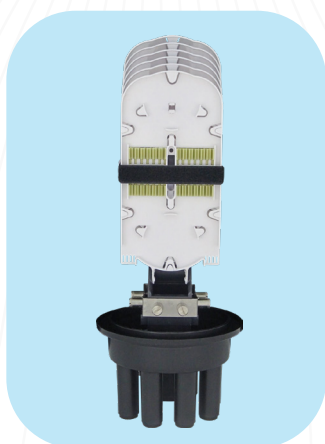

144F Fiber Optic Splice Closures

6 Trays, 6x24 Fibers

FEATURES

- ~ May be used for cut, uncut and taut sheath applications.
- ~ May be used for all fiber optic cable.
- ~ Sheath retention & central strength member fasten system included.
- ~ Closure construction and lightweight plastic provides strength and resistance to chemical and U.V attack.
- ~ Installation and reentry with a minimum of tools.
- ~ All hardware are included.
- ~ Protection class: **IP68**.
- ~ RoHS compliance.

APPLICATION

SPECIFICATIONS

Model No.	YT01061 SSC-450175-4P-144-6T/7T-T204B 450x175m, 144 Fibers Capacity, 6 Trays, 4 Port, Enclosure , w/o Mounting Kits
Spliced Fiber Storage Capacity	144 splices (6x24)
Size Height x Diameter	450mm x 175mm (w/o clamp), 450mm x 230mm (w/ clamp)
Cable Ports	1 oval port (24mm), 4 round ports (17.5mm)