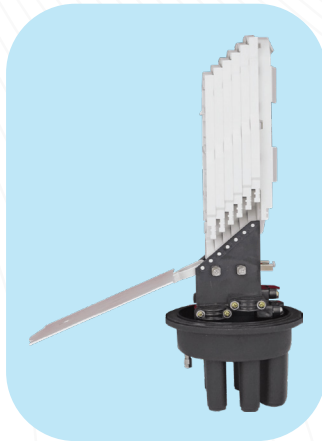

144F Fiber Optic Splice Closures

6 Trays, 6x24 Fibers

FEATURES

- ~ May be used for cut, uncut and taut sheath applications.
- ~ May be used for all fiber optic cable.
- ~ Sheath retention & central strength member fasten system included.
- ~ Closure construction and lightweight plastic provides strength and resistance to chemical and U.V attack.
- ~ Installation and reentry with a minimum of tools.
- ~ All hardware are included.
- ~ Protection class: **IP68**.
- ~ RoHS compliance.

APPLICATION

SPECIFICATIONS

Model No.	YT01062 SSC-450175-4P-144-6T/6T-T204A 450x175m, 144 Fibers Capacity, 6 Trays, 4 Port, Enclosure , w/o Mounting Kits
Spliced Fiber Storage Capacity	144 splices (6x24)
Size Height x Diameter	450mm x 175mm (w/o clamp), 450mm x 230mm (w/ clamp)
Cable Ports	1 oval port (24mm), 4 round ports (17.5mm)