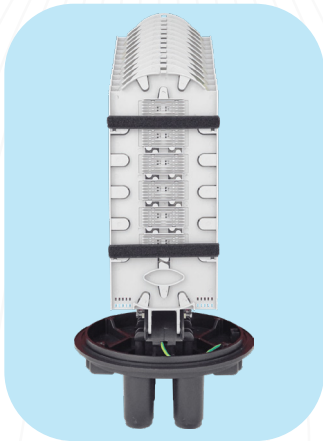

864F Fiber Optic Splice Closures

12 Trays, 12×72 Fibers

FEATURES

- ~ May be used for cut, uncut and taut sheath applications.
- ~ May be used for all fiber optic cable.
- ~ Sheath retention & central strength member fasten system included.
- ~ Closure construction and lightweight plastic provides strength and resistance to chemical and U.V attack.
- ~ Installation and reentry with a minimum of tools.
- ~ All hardware are included.
- ~ Protection class: **IP68**.
- ~ RoHS compliance.

APPLICATION

SPECIFICATIONS

Model No.	YT01036 SSC-566250-6P-864-12T/12T-T222 566×250m, 864 Fibers Capacity, 12 Trays, 6 Port, Enclosure , w/o Mounting Kits
Spliced Fiber Storage Capacity	864 splices (12×72)
Size Height x Diameter	566mm x 250mm (w/o clamp), 566mm x 300mm (w/ clamp)
Cable Ports	1 oval port (30mm), 6 round ports (30mm)